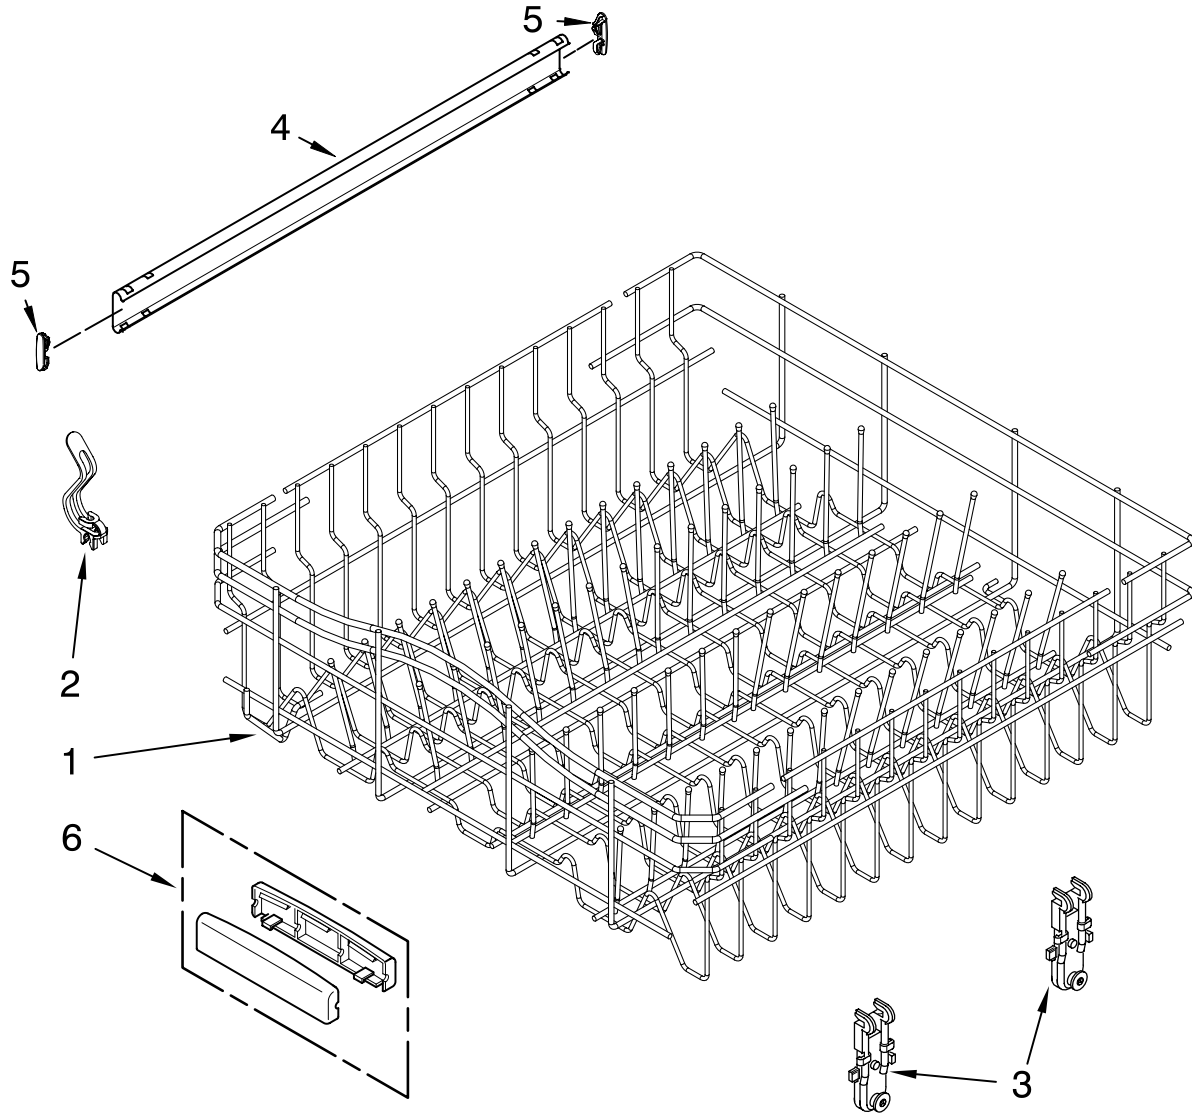

UPPER RACK AND TRACK PARTS

For Models: KUDC03ITBL2, KUDC03ITBS2
(Black) (Stainless)

Illus. No.	Part No.	DESCRIPTION
1	8539234	Dishrack, Upper
2	W10077844	Clip, No-Flip
3	W10078214	Mount, Wheel Stationary
4	3385089	Track, Rack
5	W10082860	Stop, Track
6	8539110	Handle, Dishrack

FOR ORDERING INFORMATION REFER TO PARTS PRICE LIST